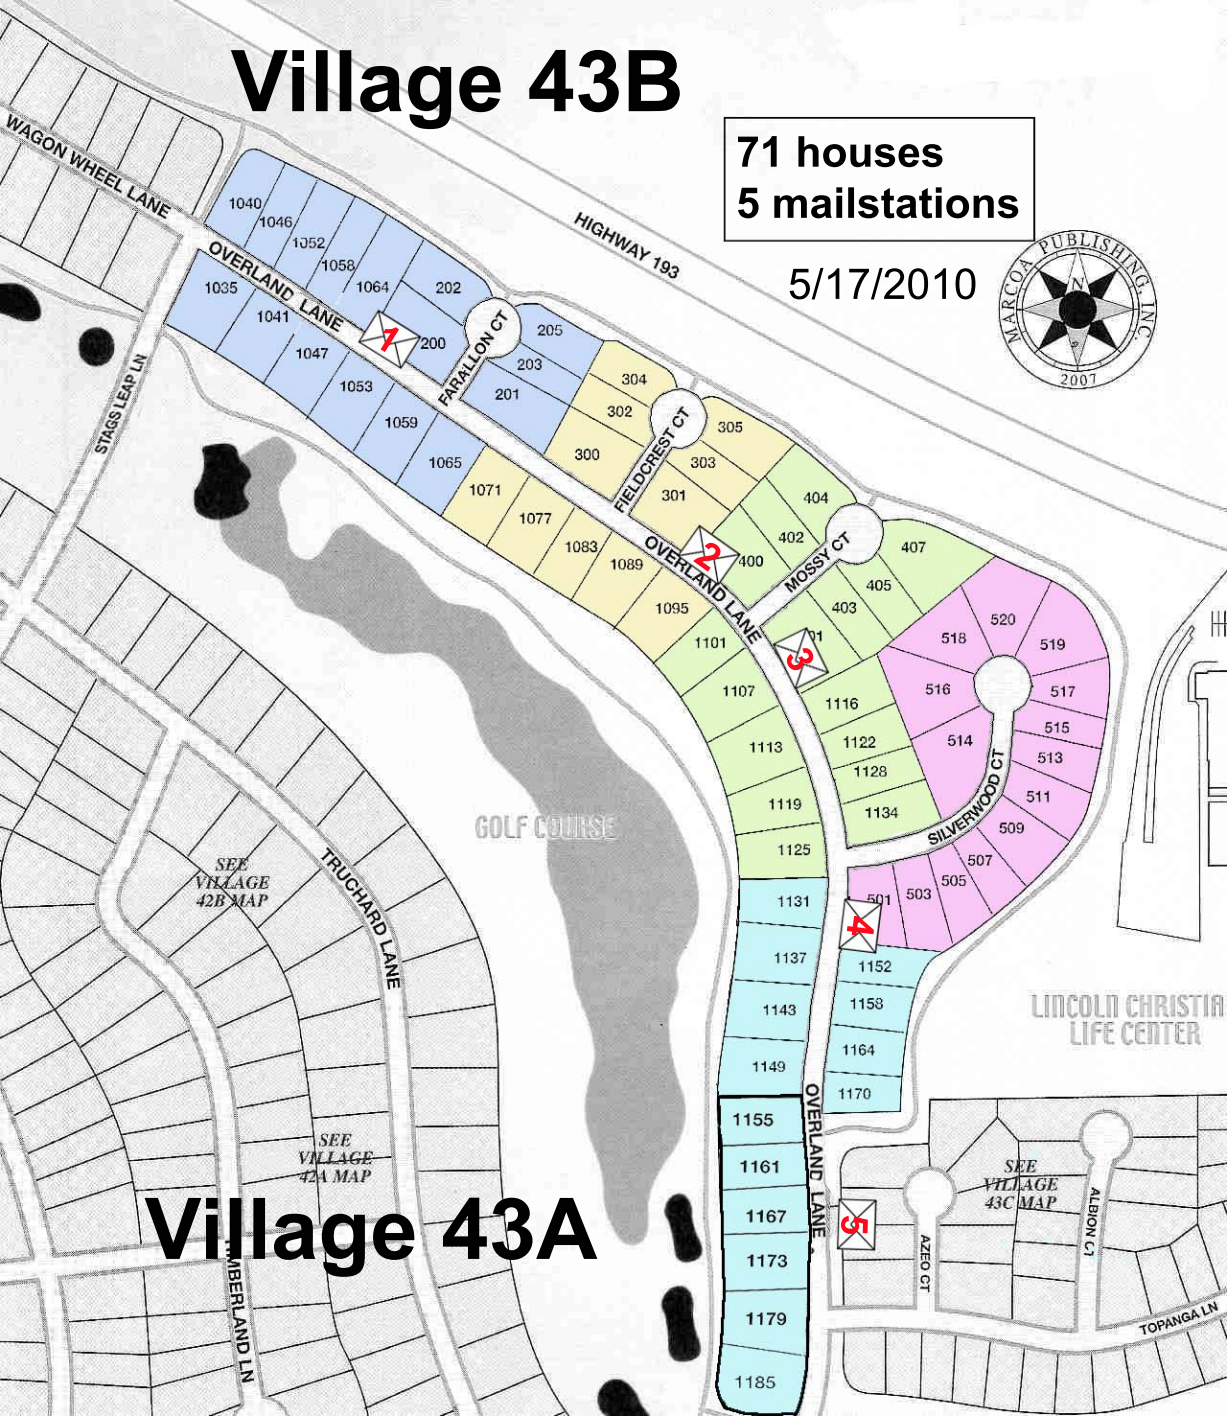

Village 43B

71 houses
5 mailstations

5/17/2010

SEE VILLAGE 42B MAP

SEE VILLAGE 42A MAP

Village 43A

SEE VILLAGE 43C MAP

LINCOLN CHRISTIA
LIFE CENTER