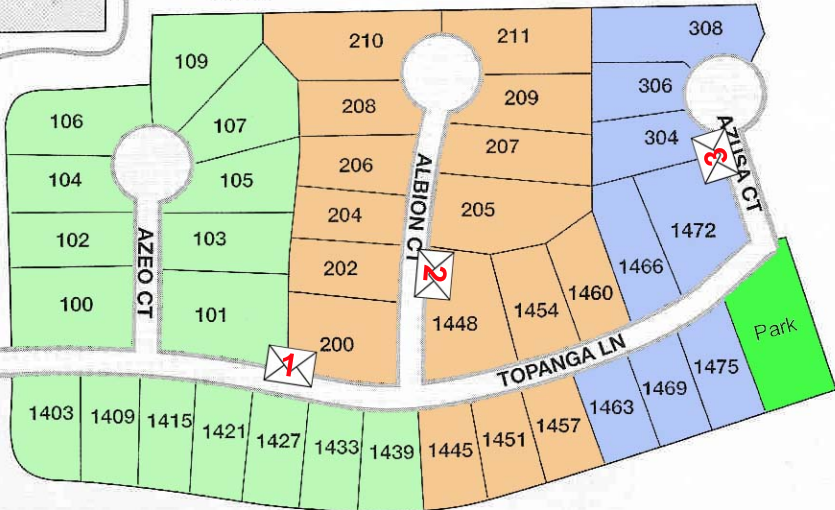

Village 43C

LINCOLN CHRISTIAN
LIFE CENTER

8/20/2011

40 houses
3 mailstations

OVERLAND LANE

EP